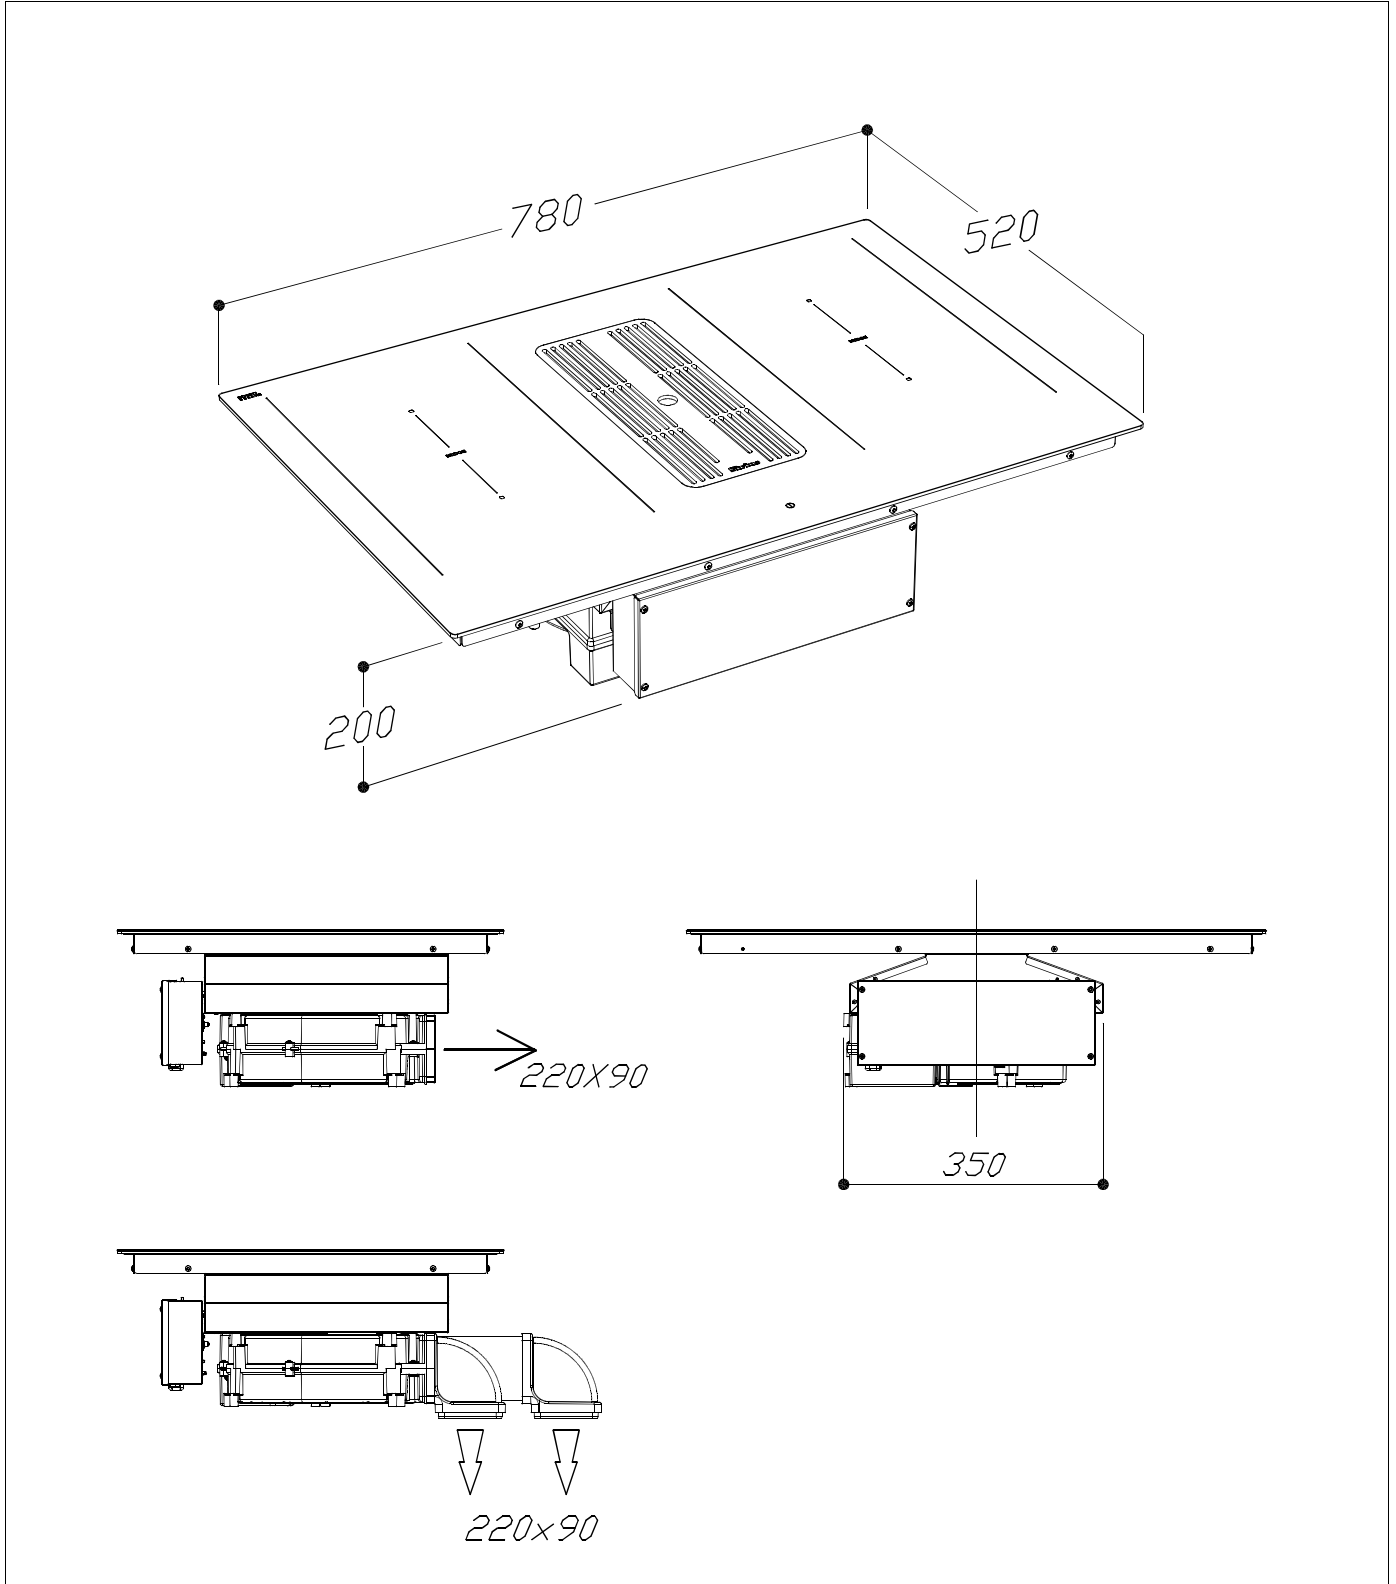

S-DDH6

motor under hob

Apertura Top: 760mm X 490mm
Rectangular opening: 760mm X 490mm

Mar. 2026